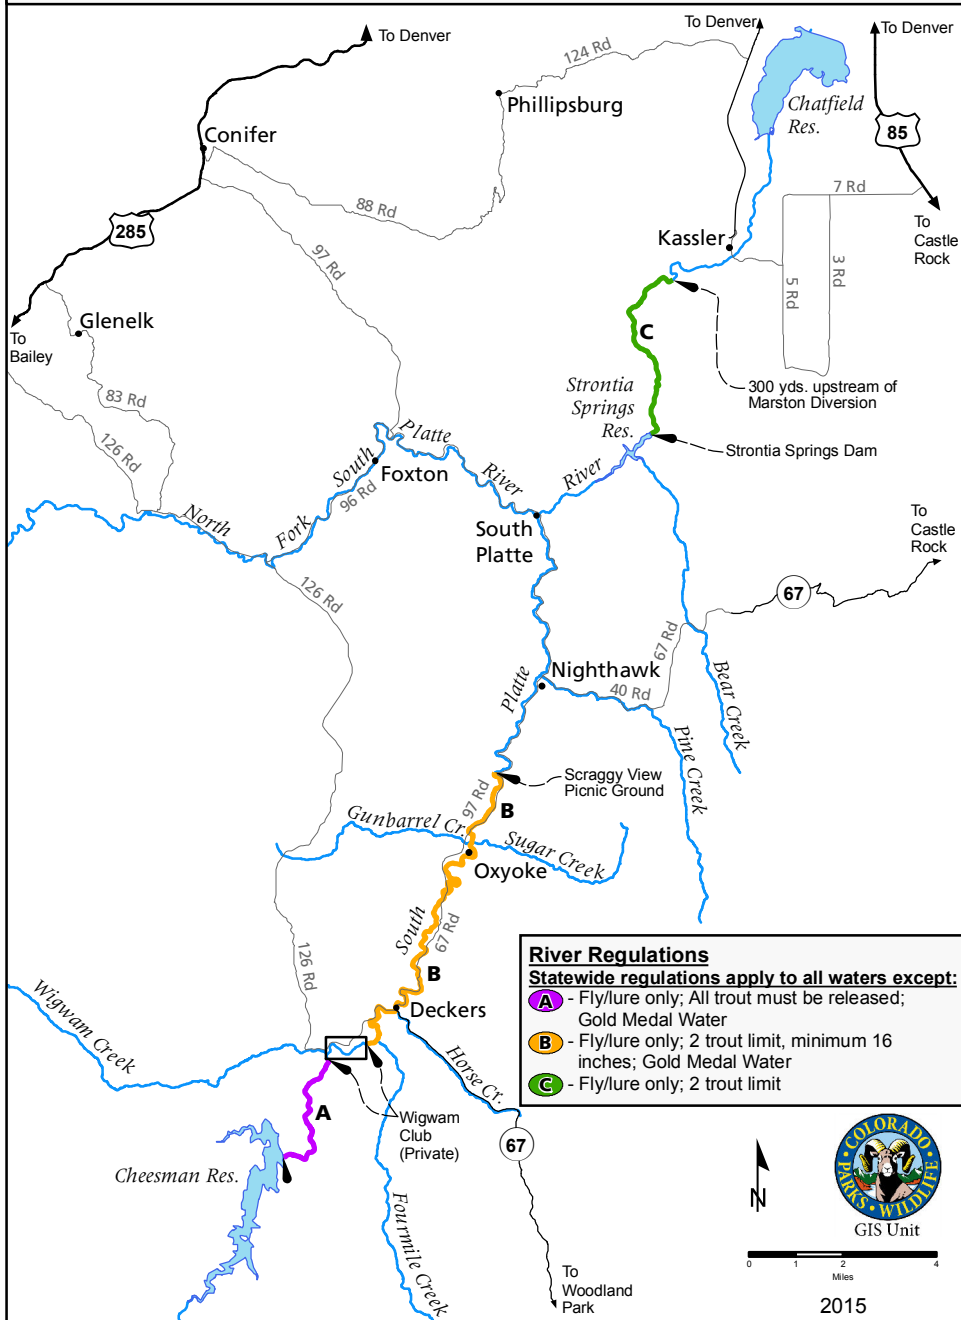

# South Platte River from Cheesman Res. to Chatfield Res.

**Lake Regulations** Statewide regulations apply to all waters except:

**Cheesman Res.** - Fishing prohibited Oct. 1 - April 30; No fishing from 30 minutes after sunset to 30 minutes before sunrise; Fishing prohibited on the dam and around reservoir as posted; Snagging kokanee permitted Sept. 1 - Sept. 30; Ice fishing prohibited

**Chatfield Res.** - 3 walleye limit, minimum 18 inches; Only 1 walleye over 21 inches per day; Minimum size for largemouth and smallmouth bass is 15 inches; Fishing prohibited from dam and within 100 feet of dam or walleye spawning operation nets March 15 - April 15, or until walleye spawning operations are completed.

**River Regulations**

Statewide regulations apply to all waters except:

- (A)** - Fly/lure only; All trout must be released; Gold Medal Water
- (B)** - Fly/lure only; 2 trout limit, minimum 16 inches; Gold Medal Water
- (C)** - Fly/lure only; 2 trout limit